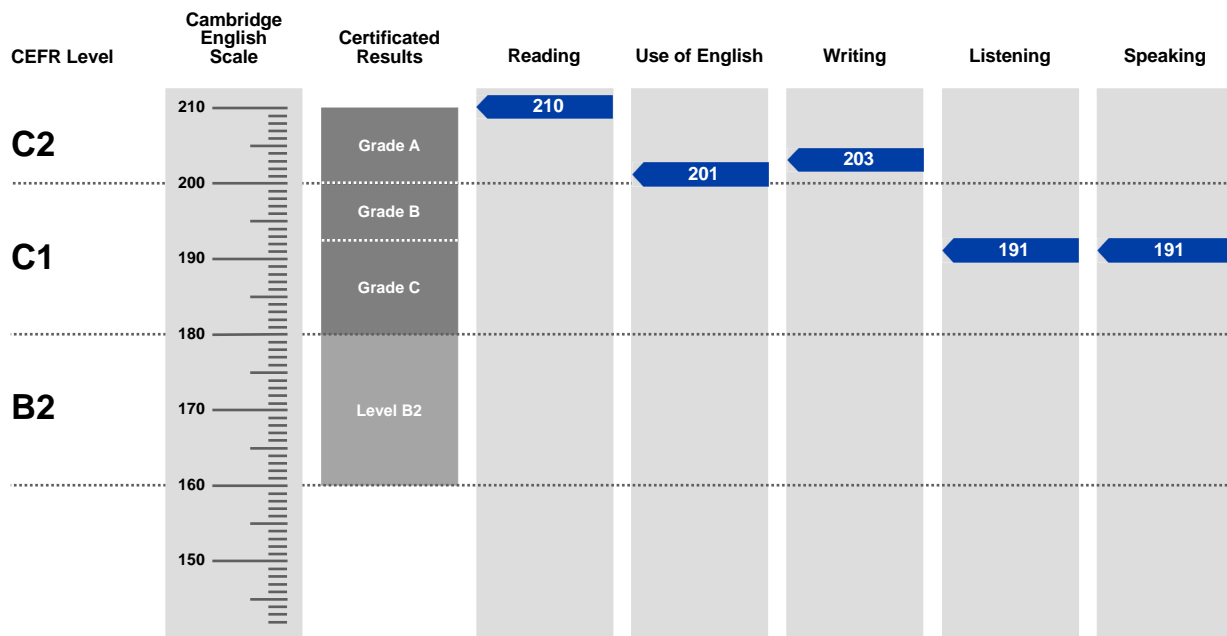

Result

Pass at Grade B

Overall Score

199

CEFR Level

C1

Advanced is an examination targeted at Level C1 in the Council of Europe's Common European Framework of Reference.

Candidates achieving Grade A (between 200 and 210 on the Cambridge English Scale) receive a certificate stating that they have demonstrated ability at Level C2. Candidates achieving Grade B or Grade C (between 180 and 199 on the Cambridge English Scale) receive a certificate at Level C1.

Candidates whose performance is below Level C1, but falls within Level B2 (between 160 and 179 on the Cambridge English Scale), receive a certificate stating that they have demonstrated ability at Level B2.